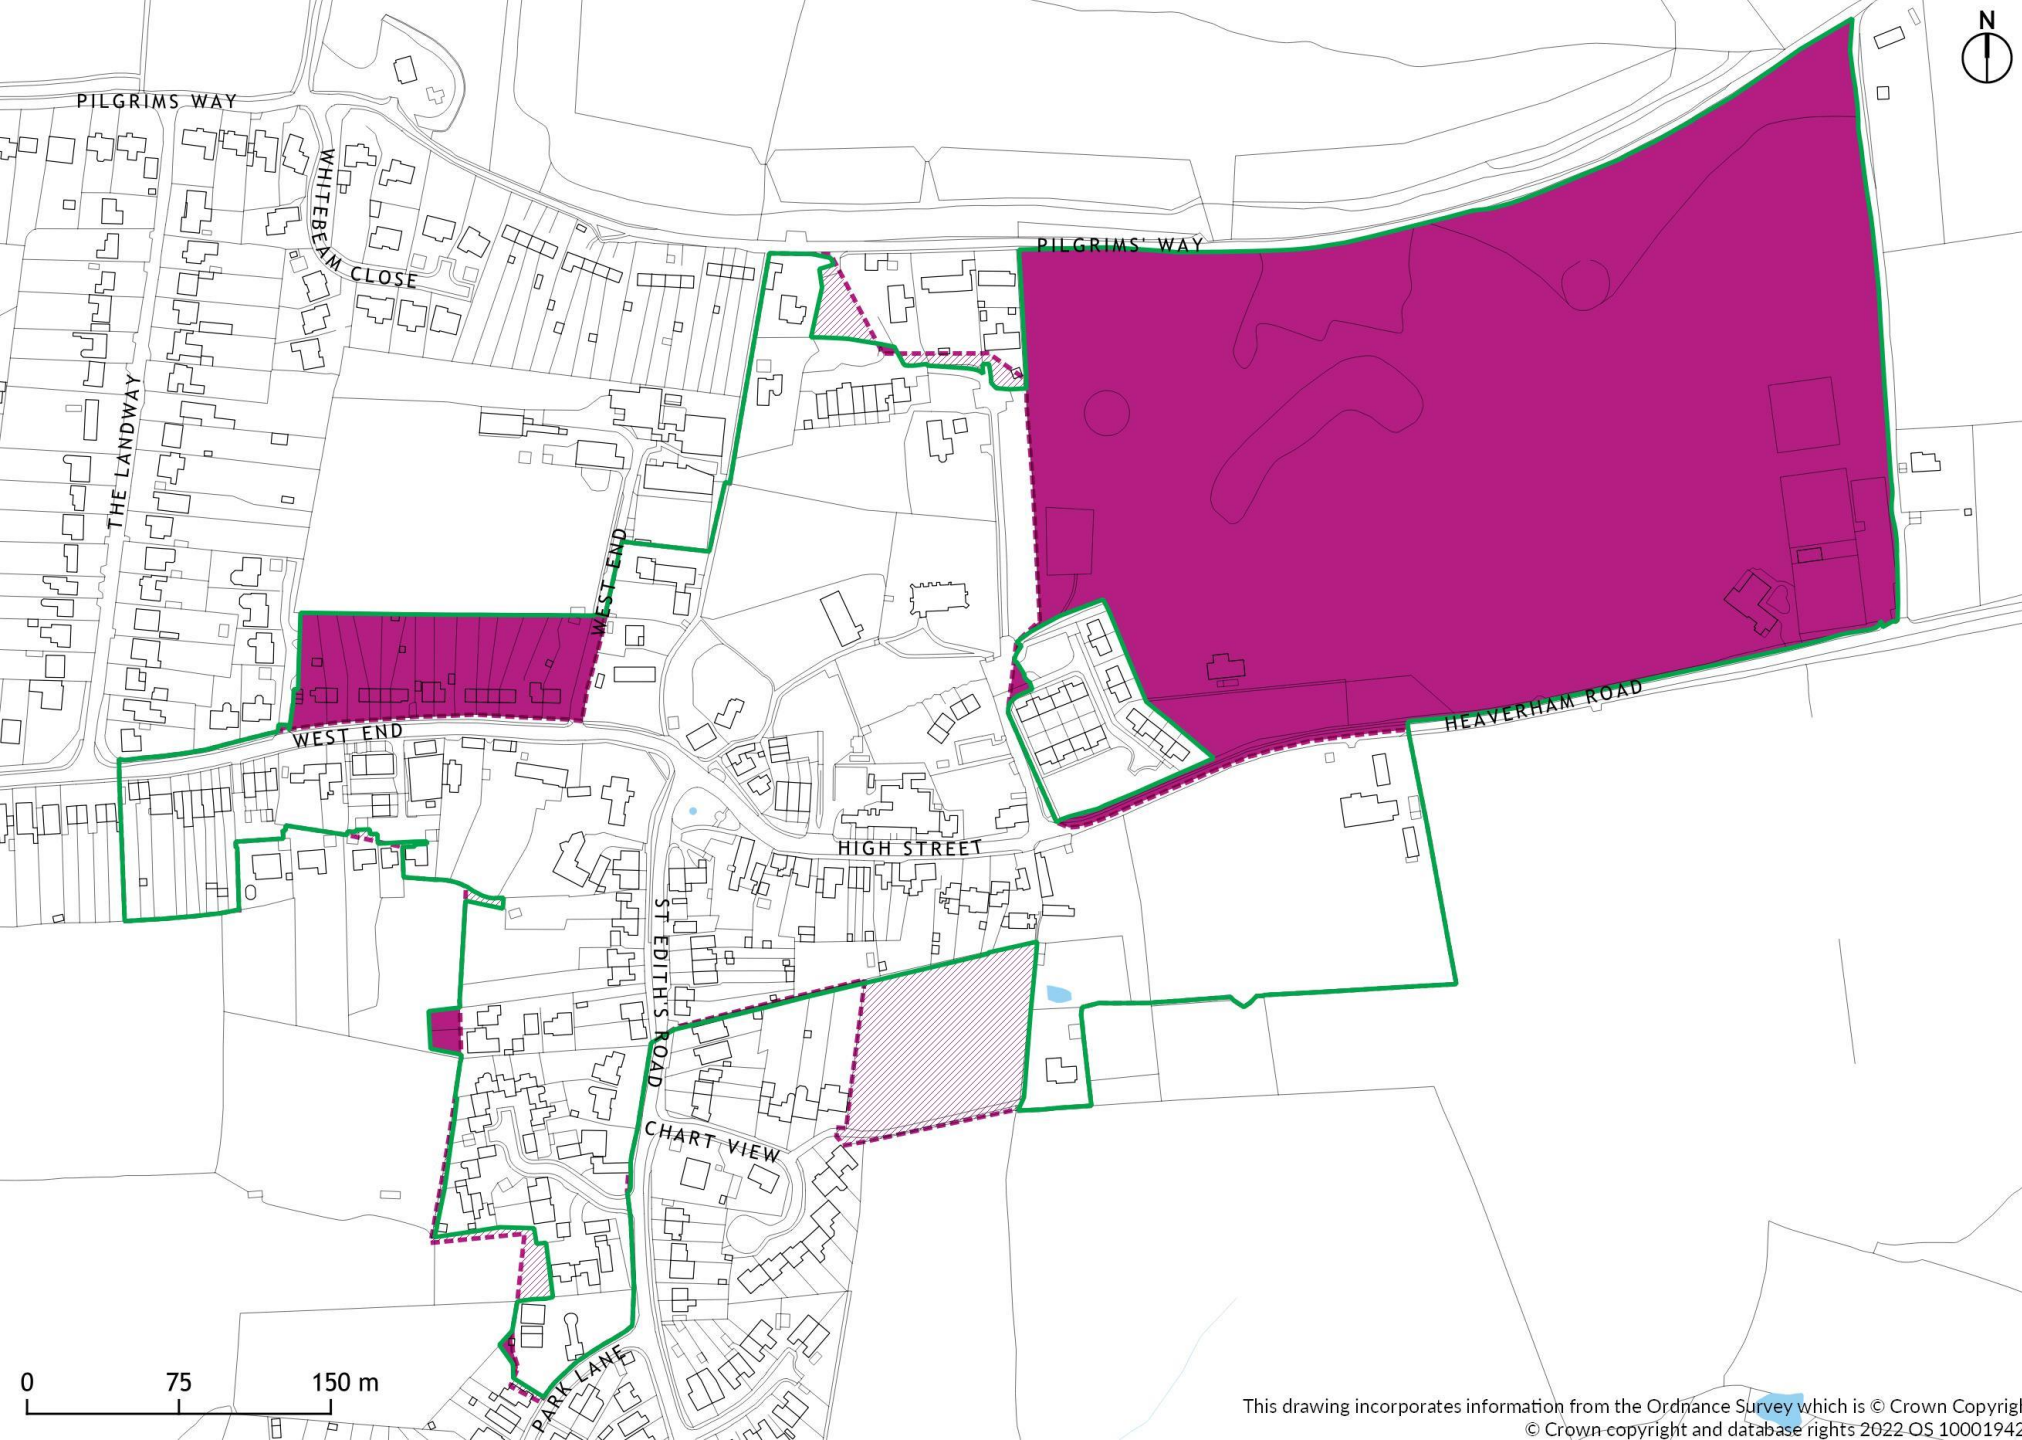

- Revised Conservation Area boundary
- Previous Conservation Area boundary
- Additions
- Removals

The Conservation Area was first designated in 1973 and extended in 2006. This map shows the boundary as adopted in 2006 with amendments made following review in 2023.

This drawing incorporates information from the Ordnance Survey which is © Crown Copyright © Crown copyright and database rights 2022 OS 100019428

- Revised Conservation Area boundary
- Previous Conservation Area boundary
- Additions
- Removals

The Conservation Area was first designated in 1973 and extended in 2006. This map shows the boundary as adopted in 2006 with amendments made following review in 2023.

-  Revised Conservation Area boundary
-  Previous Conservation Area boundary
-  Additions
-  Removals

The Conservation Area was first designated in 1973 and extended in 2006. This map shows the boundary as adopted in 2006 with amendments made following review in 2023.