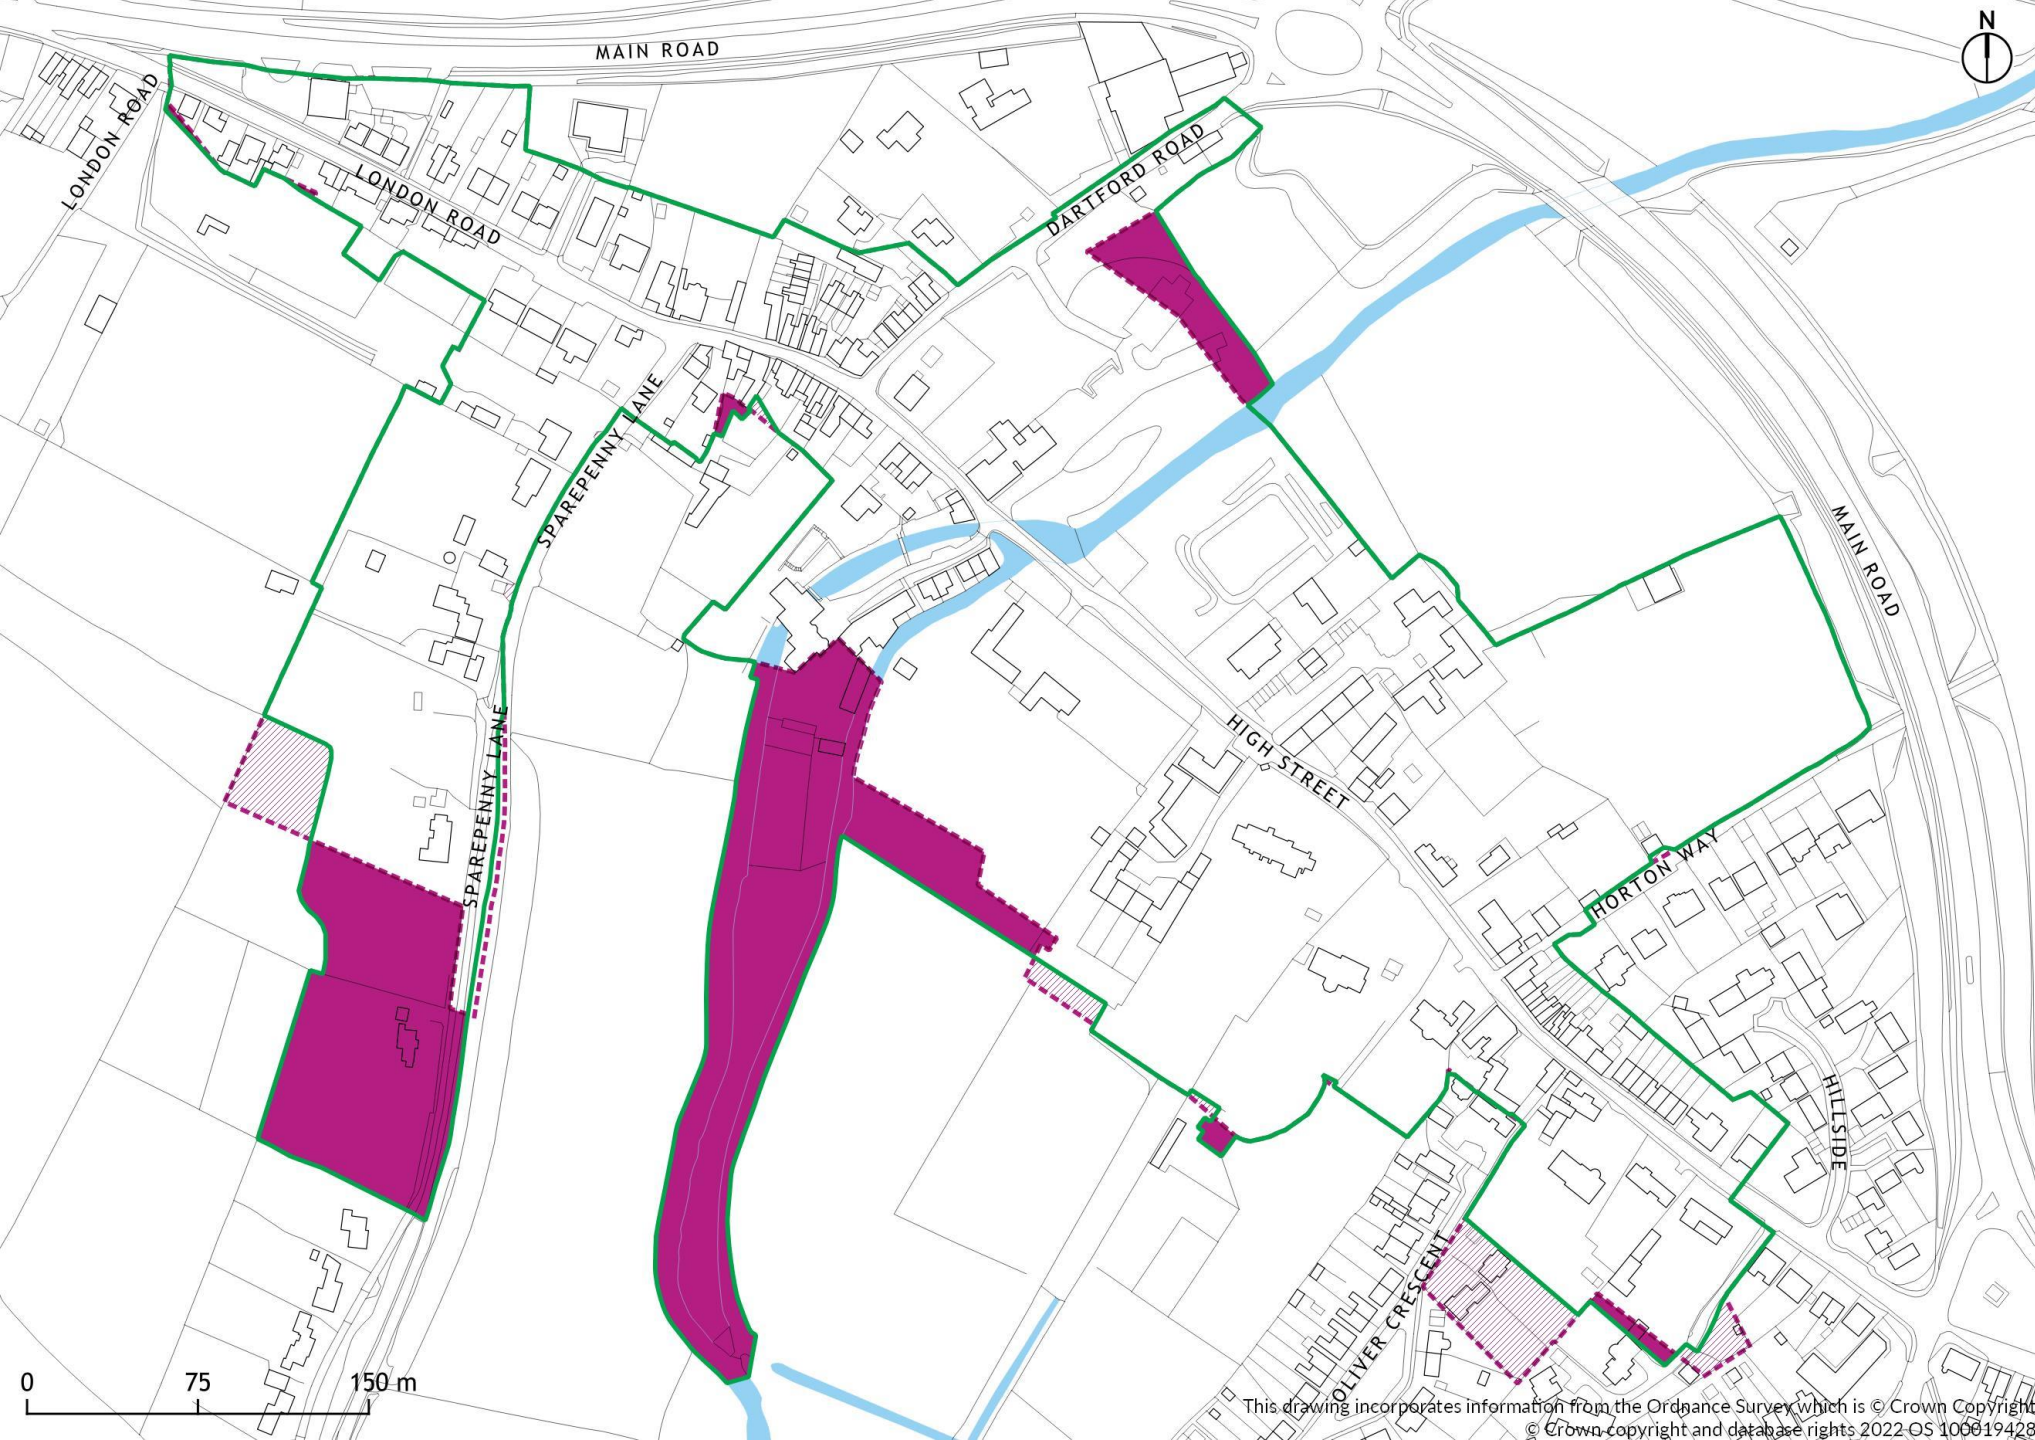

- Revised Conservation Area boundary
- Previous Conservation Area boundary
- Additions
- Removals

The Conservation Area was first designated in 1973 and extended in 2006. This map shows the boundary as adopted in 2006 with amendments made following review in 2023.

This drawing incorporates information from the Ordnance Survey which is © Crown Copyright © Crown copyright and database rights 2022 OS 100019428

- Revised Conservation Area boundary
- Previous Conservation Area boundary
- Additions
- Removals

The Conservation Area was first designated in 1973 and extended in 2006. This map shows the boundary as adopted in 2006 with amendments made following review in 2023.

-  Revised Conservation Area boundary
-  Previous Conservation Area boundary
-  Additions
-  Removals

The Conservation Area was first designated in 1973 and extended in 2006. This map shows the boundary as adopted in 2006 with amendments made following review in 2023.